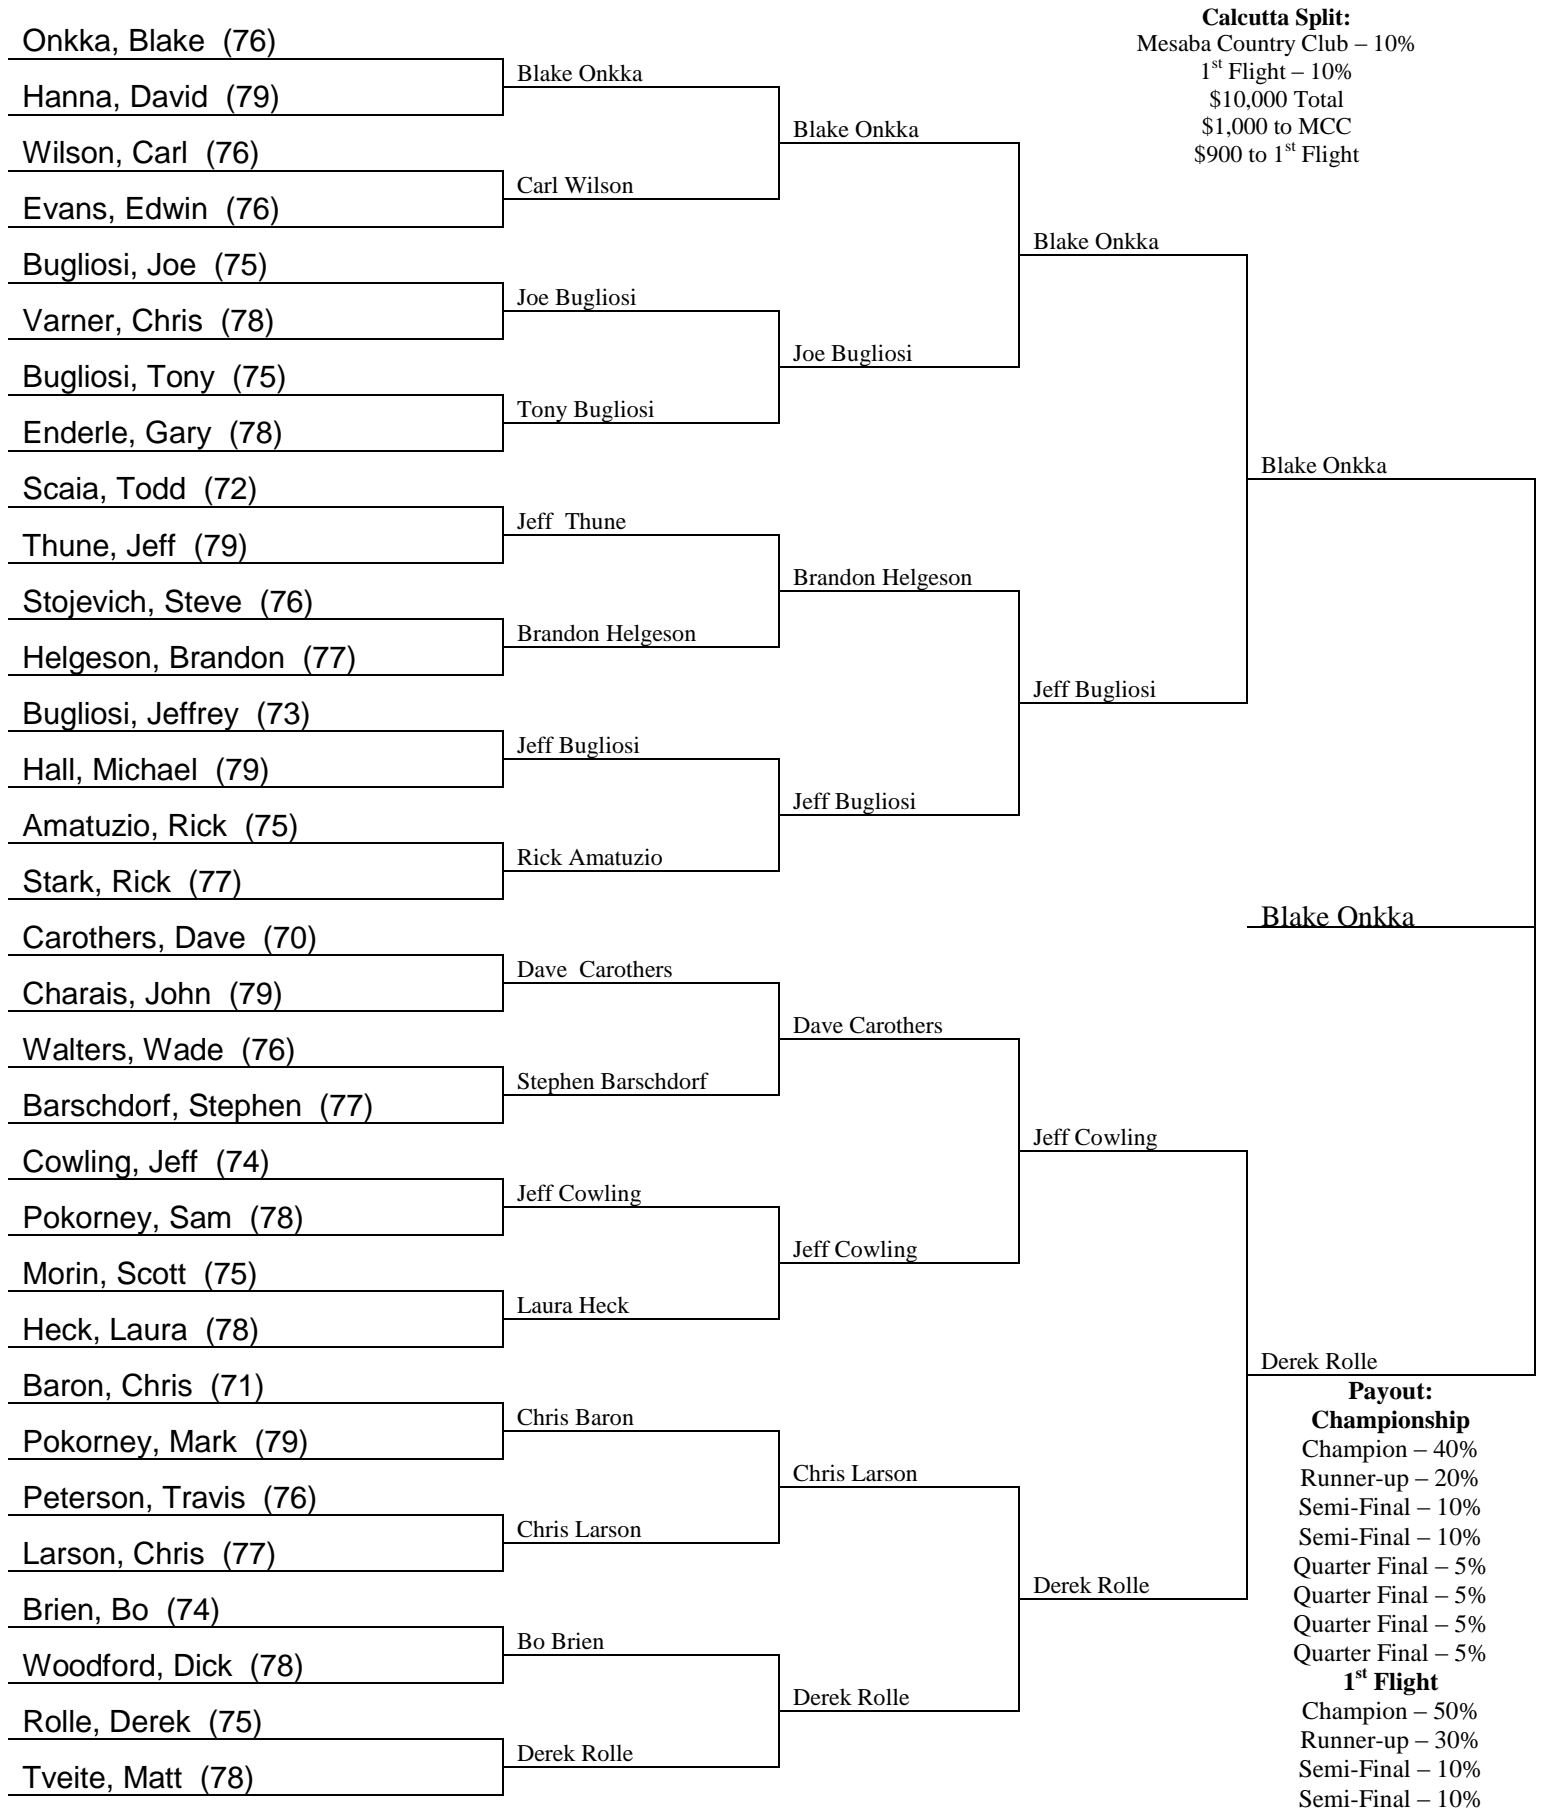

# NORTHWEST INVITATIONAL TOURNAMENT

## Championship Flight - 2011

**Blake Onkka**

**Payout:**  
**Championship**  
 Champion – 40%  
 Runner-up – 20%  
 Semi-Final – 10%  
 Semi-Final – 10%  
 Quarter Final – 5%  
 Quarter Final – 5%  
 Quarter Final – 5%  
 Quarter Final – 5%  
**1<sup>st</sup> Flight**  
 Champion – 50%  
 Runner-up – 30%  
 Semi-Final – 10%  
 Semi-Final – 10%